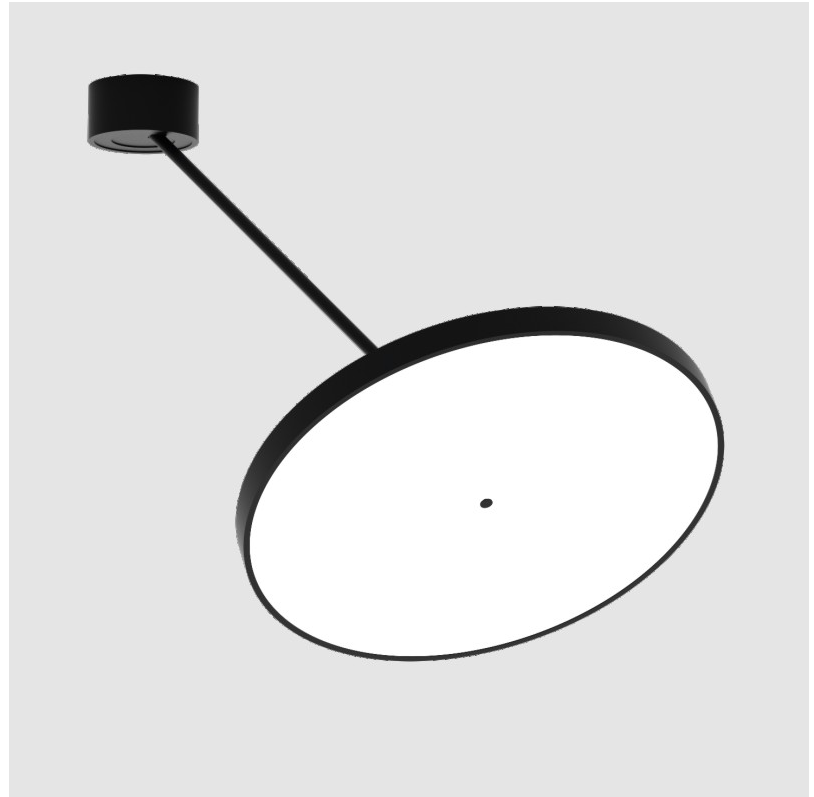

GENERAL

Series: Sign Diva Dancer
Subseries: Sign Diva Dancer
Brand: Prolicht
Division: Architectural
Mounting Type: Suspension
Mounting Location: Ceiling
Subcategory: Pendant

PHYSICAL

Shape: Round
Diameter (mm): 570
Diameter (in): 22 7/16
Height (mm): 870
Depth (mm): 72
Height (in): 34 1/4
Depth (in): 2 13/16
Extension (mm): 750
Extension (in): 29 1/2
Light Distribution: Adjustable / Direct
Weight (kg): 4.660
Weight (lbs): 10.273
Diffuser: PMMA - Opal / Micro-Prism / Sparkling Secret / Vintage Industrial
Fixture Finish: SSR / BKV / CWI / CRY / HAB / UFT / ITA / RUA / FTG / MYG / LOD / PUS / FRO / FUP / KIA / POP / BLS / SPG / MEY / GOH / GUM / CHC / COM / ABZ / JAG / OBR / MOS / ROR
Fixture Material: Extruded Aluminum / Steel

ELECTRICAL

Lamp Type: LED (Zhaga Standard)
Input Wattage (W): 49
Dimming: Tri-Mode (Non-Dimming and Phase Dimming (120Vac only) and 0-10V Dimming)
Driver Included: Yes
Driver Location: Integrated
Driver Type: Constant Current - Universal
Driver Class: Class 2
Input Voltage (V): 120 - 277
Constant Current (MA): 350

LED

Color Temperature (*K): 2700 / 3000 / 3500 / 4000
Max. Delivered Lumen (lm): 4978 / 5337 / 5384 / 5494
Nominal Lumen (lm): 6199 / 6646 / 6705 / 6842
CRI: >90 CRI
Lamp Life (hrs): 50000

OPTICAL

Adjustability: Rotational Canopy 170°; Tilting Canopy ±50°; Tilting Head ±90°

RATINGS AND CERTIFICATIONS

Certified By: Certified for North American Standards
IP rating: IP20